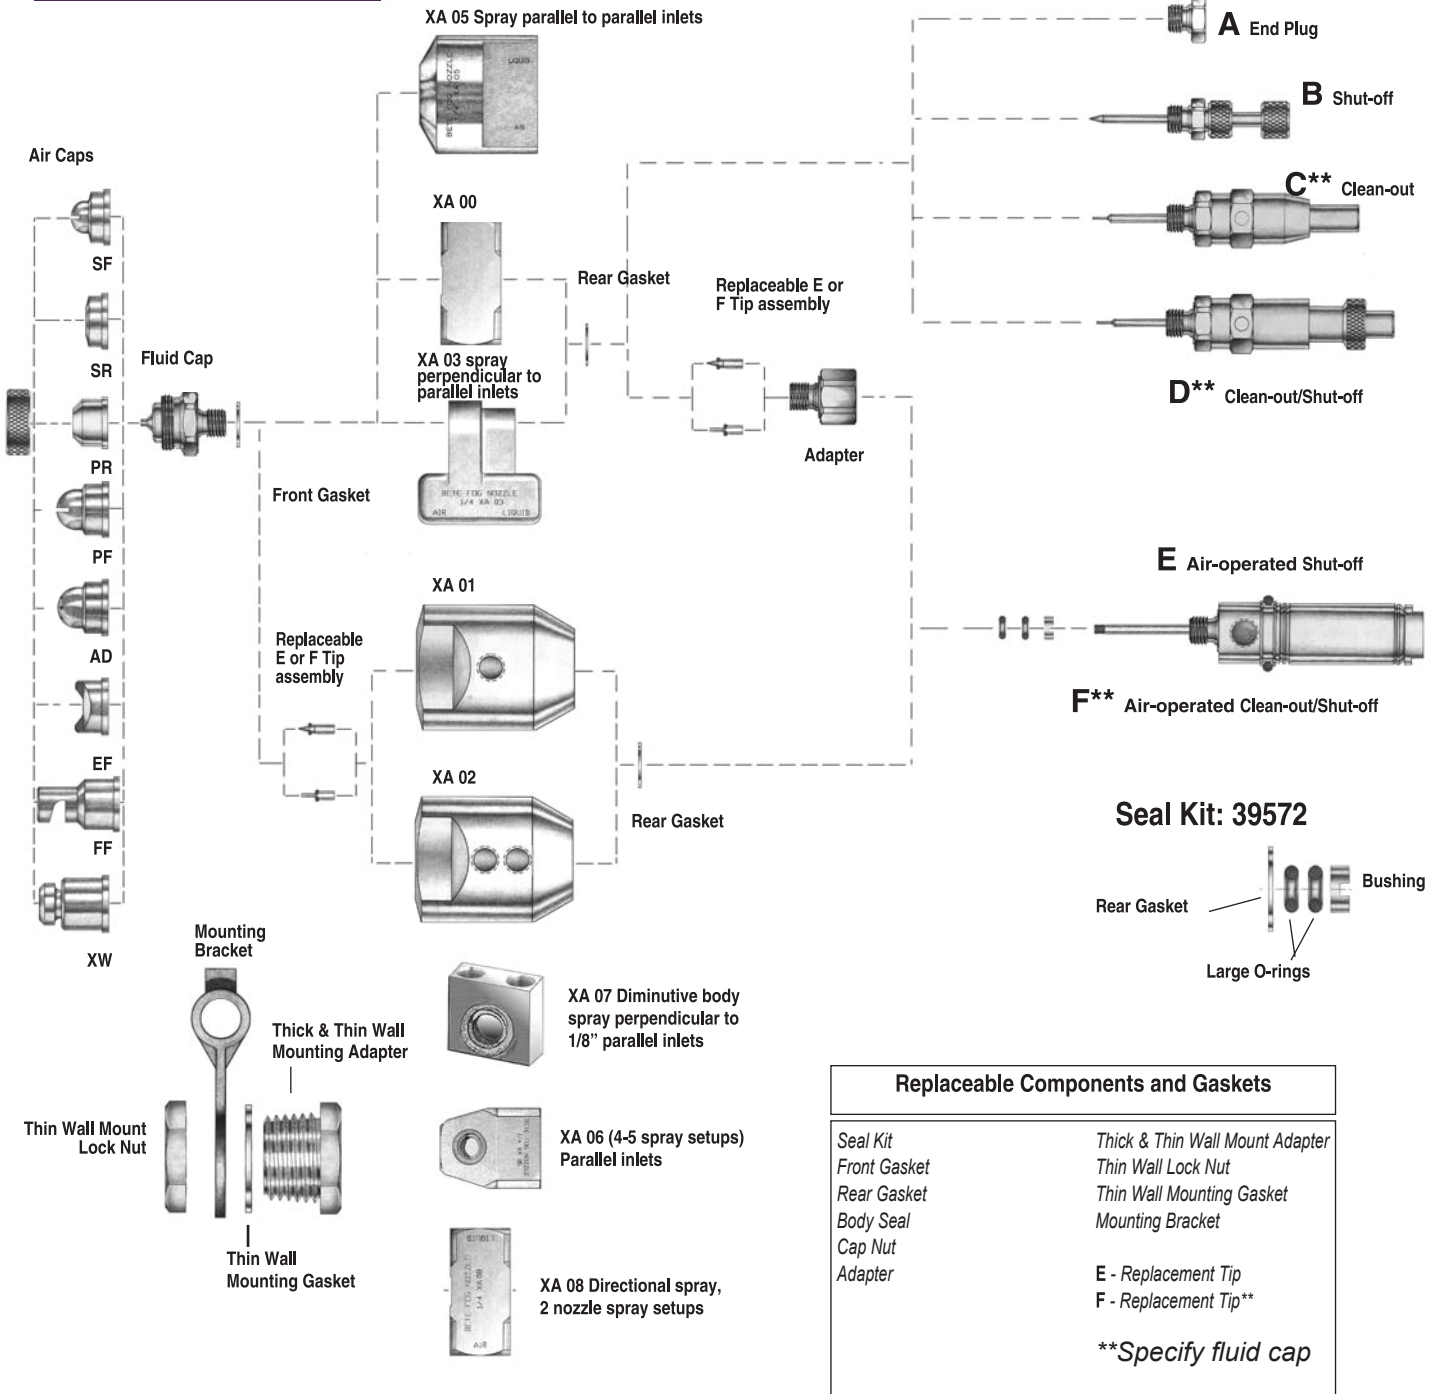

XA Components & Options

Spray Set-up

Body Styles and Seals

Hardware Assemblies

Replaceable Components and Gaskets	
Seal Kit	Thick & Thin Wall Mount Adapter
Front Gasket	Thin Wall Lock Nut
Rear Gasket	Thin Wall Mounting Gasket
Body Seal	Mounting Bracket
Cap Nut	E - Replacement Tip
Adapter	F - Replacement Tip**
	**Specify fluid cap

TO ORDER

Spray Set-up Number